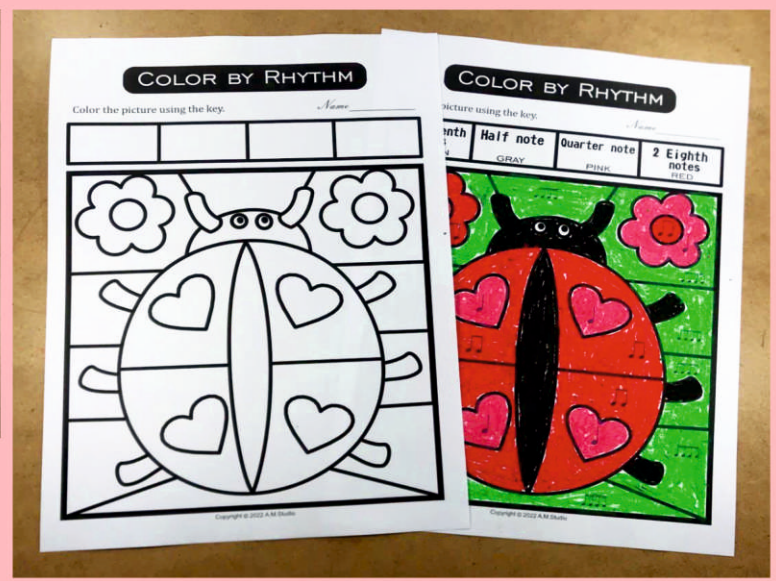

VALENTINE'S DAY

COLOR BY RHYTHM

- ~ 8 designs
- ~ 3 sets
- ~ answer sheets
- ~ blank pages

Set 1
Symbol-Symbol

Set 2
Term-Symbol

Set 3
Kodaly approach

Blank pages

COLOR BY RHYTHM

Color the picture using the key. *Name* _____

green	pink	yellow
-------	------	--------

Copyright © 2022 A.M. Studio

COLOR BY RHYTHM

Color the picture using the key. *Name* _____

Eighth note 2 Sixteenth notes GREEN	2 Sixteenth notes Eighth note YELLOW	4 Sixteenth notes PURPLE	2 Eighth notes RED	Quarter rest PINK
---	--	-----------------------------	-----------------------	----------------------

Copyright © 2022 A.M. Studio

COLOR BY RHYTHM

Color the picture using the key. *Name* _____

Ta YELLOW	Too ORANGE	Tika-Tika LIGHT BLUE	Ta rest GREEN	Ti-Ti RED	Syn-co-pa PINK
---------------------	----------------------	--------------------------------	-------------------------	---------------------	--------------------------