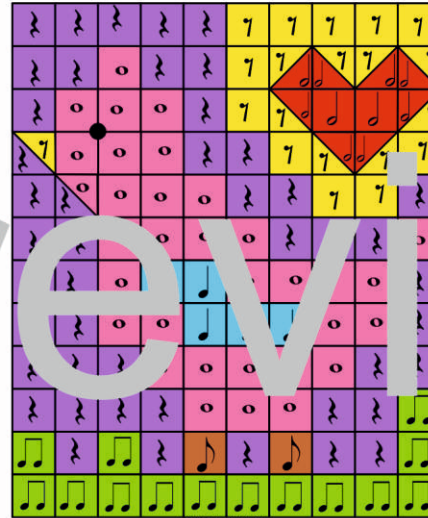

VALENTINE'S DAY

Mystery Images

- ~ 6 designs
- ~ 2 sets
- ~ answer sheets

Color by Notes and Rests

beamed sixteenth notes yellow	whole note green	whole rest red	quarter note light blue	eighth notes brown
----------------------------------	---------------------	-------------------	----------------------------	-----------------------

Color by Notes and Rests

eighth notes green	quarter note light blue	half note red	eighth note brown	quarter rest purple	eighth rest yellow	whole note pink
-----------------------	----------------------------	------------------	----------------------	------------------------	-----------------------	--------------------