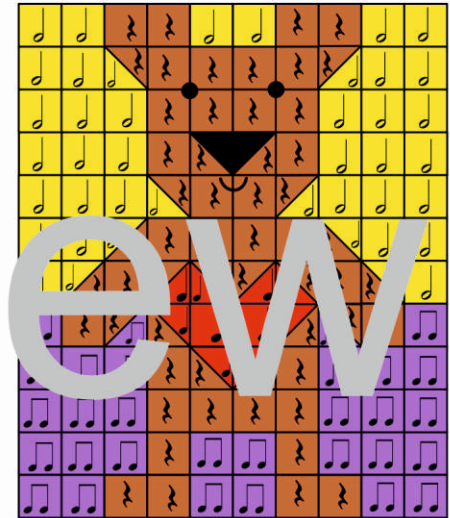

VALENTINE'S DAY

Mystery Images

- ~ 6 designs
- ~ 2 sets
- ~ answer sheets

Color by Notes and Rests

beamed sixteenth notes yellow	whole note green	whole rest red	quarter note light blue	eighth notes brown
----------------------------------	---------------------	-------------------	----------------------------	-----------------------

Color by Notes and Rests

eighth notes green	quarter note light blue	half note red	eighth note brown	quarter rest purple	eighth rest yellow	whole note pink
-----------------------	----------------------------	------------------	----------------------	------------------------	-----------------------	--------------------

Color by Notes and Rests

quarter note red	half note yellow	eighth notes purple	quarter rest brown
---------------------	---------------------	------------------------	-----------------------

Set 1 Symbol-Symbol