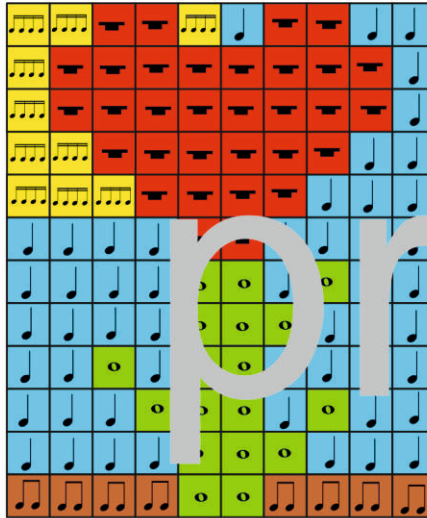

VALENTINE'S DAY

Mystery Images

- ~ 6 designs
- ~ 2 sets
- ~ answer sheets

Color by Notes and Rests

beamed sixteenth notes yellow	whole note green	whole rest red	quarter note light blue	eighth notes brown
----------------------------------	---------------------	-------------------	----------------------------	-----------------------

Color by Notes and Rests

eighth notes green	quarter note light blue	half note red	eighth note brown	quarter rest purple	eighth rest yellow	whole note pink
-----------------------	----------------------------	------------------	----------------------	------------------------	-----------------------	--------------------

Color by Notes and Rests

quarter note red	half note yellow	eighth notes purple	quarter rest brown
---------------------	---------------------	------------------------	-----------------------

Set 1 Symbol-Symbol