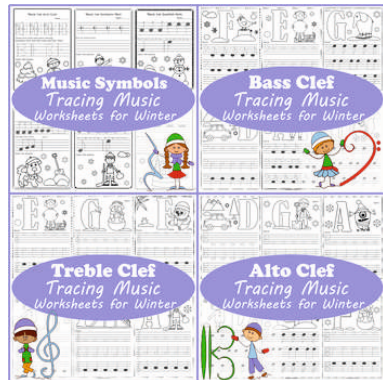

Tracing sheets