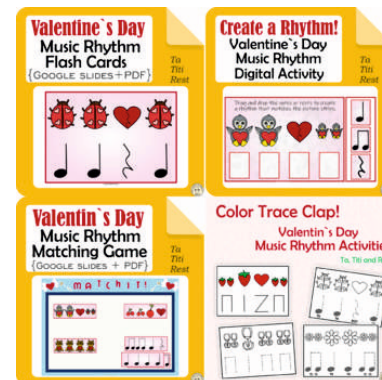

Digital resources