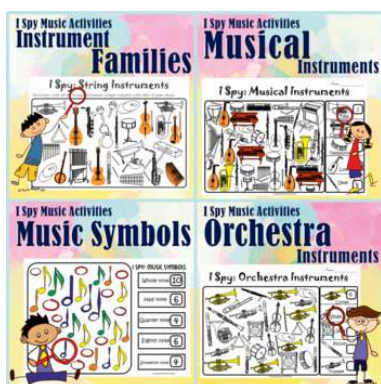

I Spy Activities