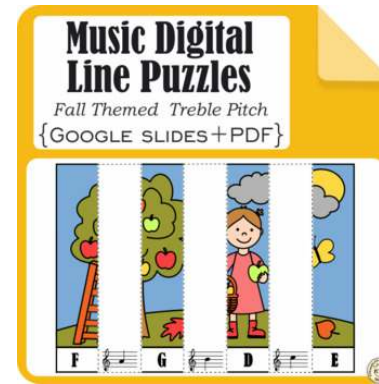

Digital resources