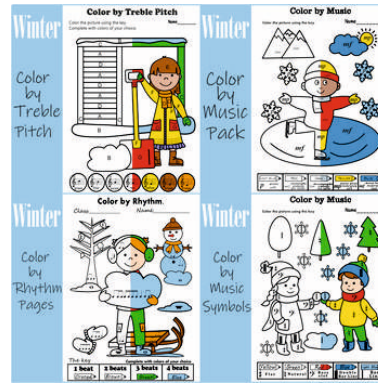

NEW YEAR

COLOR BY

MUSIC

PACK

New Year
Color by Music Pack

Set 1 Symbol

Set 2 Term

Set 3 Own key

Answers

Blank pages

- ~ 10 designs
- ~ 3 sets
- ~ answer sheets
- ~ blank pages
- ~ Easel™ by TPT Activity

More Winter themed Music Worksheets

Staff worksheets

Tracing sheets

Coloring pages

Digital resources

Color by code

More Music Activities You Might Like

Music Ear Training

I Spy Activities

Instrument Activities

Tracing worksheets

Activity mats