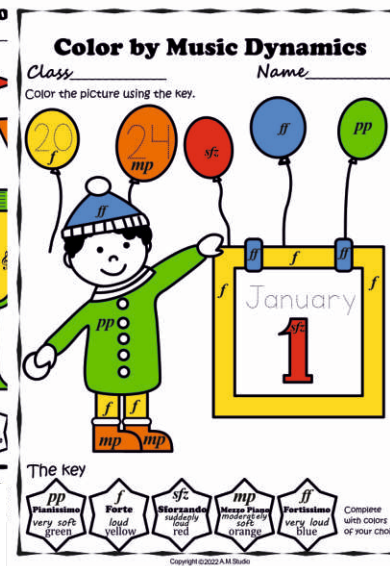

NEW YEAR

COLOR BY

MUSIC

PACK

New Year
Color by Music Pack

Set 1 Symbol

Set 2 Term

Set 3 Own key

Answers

Blank pages

- ~ 10 designs
- ~ 3 sets
- ~ answer sheets
- ~ blank pages
- ~ Easel™ by TPT Activity