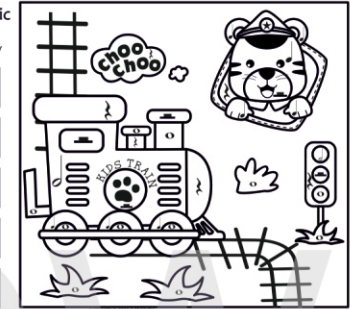

Color by Music
Name _____
Make your own color key and color the picture.

- _____
- Quarter note
- _____
- Half Rest
- _____
- Whole note
- _____
- Half note
- _____
- Quarter rest