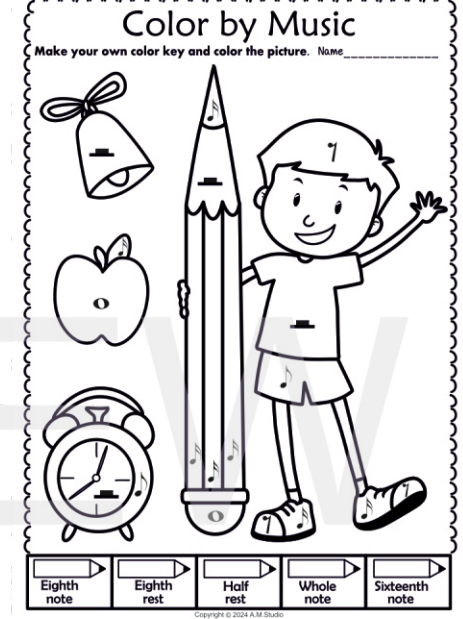

BACK TO SCHOOL COLOR BY MUSIC PACK

Back
to
School

Color
by
Music
Pack

Set 1 Symbol

Set 2 Term

Set 3 Own Key

Answers

Blank pages

Trace the Music Symbols

The key:

Green	Orange	Blue	Yellow	Red
Whole note	Half note	Quarter note	Eighth note	Sixteenth note

BACK TO SCHOOL
COLOR BY RHYTHM

COLOR BY RHYTHM BY RHYTHM OR BY RHYTHM

BACK TO SCHOOL