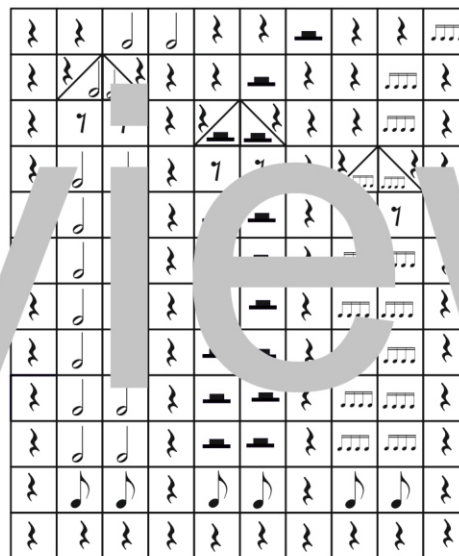

Color by Notes and Rests

sixteenth notes	half rest	quarter rest	eighth rest	half note	eighth note
green	red	blue	beige	yellow	pink