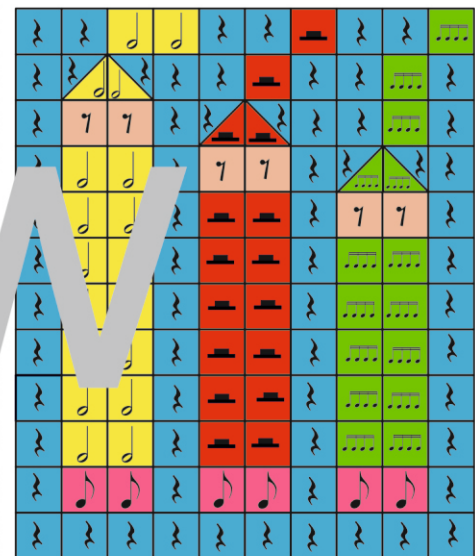

half note	eighth rest	eighth note	quarter note	eighth notes
blue	brown	red	yellow	green

Color by Notes and Rests

eighth notes	half note	eighth note	quarter rest	eighth rest
yellow	gray	red	brown	green

Set 1 Symbol-Symbol

Color by Notes and Rests

o	♪	⏸	♪♪	⏸	♪
green	orange	gray	black	yellow	blue

Color by Notes and Rests

whole note	half note	quarter rest	eighth notes	half rest	eighth note
green	orange	gray	black	yellow	blue

Color by Notes and Rests

sixteenth notes	half rest	quarter rest	eighth rest	half note	eighth note
green	red	blue	beige	yellow	pink

Color by Notes and Rests

sixteenth notes	half rest	quarter rest	eighth rest	half note	eighth note
green	red	blue	beige	yellow	pink

More Back to School Music Worksheets

Line/Space
Treble/Bass
High/Low

Back to School
Music Staff
Worksheets
Bundle

Back to School
Trace and Color
Music Pages
#1

Trace the Music Symbols

The key:

Green	Orange	Blue	Yellow	Red
Whole note	Half note	Quarter note	Eighth note	Sixteenth note