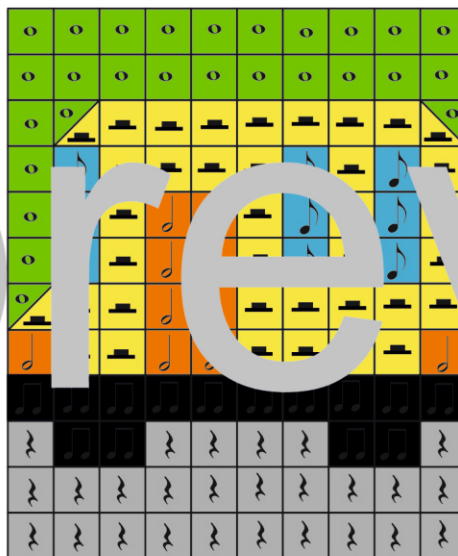

Color by Notes and Rests

whole note	half note	quarter rest	eighth notes	half rest	eighth note
green	orange	gray	black	yellow	blue