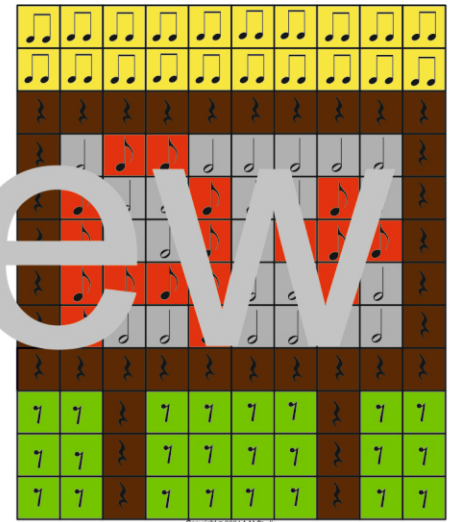

BACK TO SCHOOL

Mystery Images

~ 6 designs

~ 2 sets

~ answer sheets

Color by Notes and Rests

quarter note	eighth notes	half rest	eighth note
blue	red	brown	green

Color by Notes and Rests

half note	eighth rest	eighth note	quarter note	eighth notes
blue	brown	red	yellow	green

Color by Notes and Rests

eighth notes	half note	eighth note	quarter rest	eighth rest
yellow	gray	red	brown	green

Set 1 Symbol-Symbol

Back to School
Color by Music Symbols
Color by Music Pages
Music Symbols with answers

Color by Music Symbols.

The key:

Orange	Green	Blue	Yellow	Red
Staff	Treble Clef	Time Signature	Bar Line	Double Bar Line

The key:

Blue	Orange	Yellow	Red	Green
Whole note	Half note	Quarter note	Eighth note	Sixteenth note

Back to School
Color by Music Pages
Notes and Rests with answers

Color by Music.

The key:

Yellow	Green	Blue	Orange	Red
Quarter note	Half note	Whole note	Quarter rest	Half rest