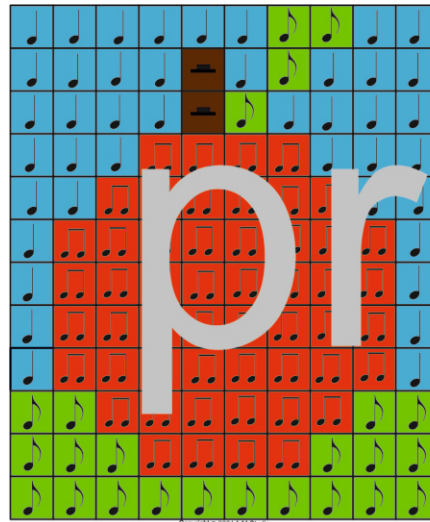

BACK TO SCHOOL

Mystery Images

~ 6 designs

~ 2 sets

~ answer sheets

Color by Notes and Rests

quarter note	eighth notes	half rest	eighth note
blue	red	brown	green

Color by Notes and Rests

half note	eighth rest	eighth note	quarter note	eighth notes
blue	brown	red	yellow	green

Color by Notes and Rests

eighth notes	half note	eighth note	quarter rest	eighth rest
yellow	gray	red	brown	green

Set 1 Symbol-Symbol

Back to School
Color by Music Symbols
Color by Music Pages
Music Symbols with answers

Color by Music Symbols.

The key:

Orange	Green	Blue	Yellow	Red
Staff	Treble Clef	Time Signature	Bar Line	Double Bar Line

The key:

Blue	Orange	Yellow	Red	Green
Whole note	Half note	Quarter note	Eighth note	Sixteenth note

Back to School
Color by Music Pages
Notes and Rests with answers

Color by Music.

The key:

Yellow	Green	Blue	Orange	Red
Quarter note	Half note	Whole note	Quarter rest	Half rest