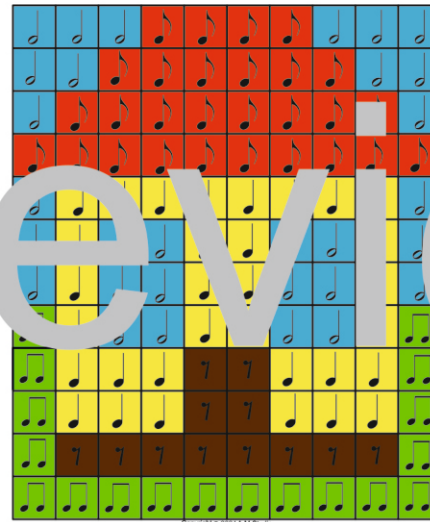

BACK TO SCHOOL

Mystery Images

~ 6 designs

~ 2 sets

~ answer sheets

Color by Notes and Rests

quarter note	eighth notes	half rest	eighth note
blue	red	brown	green

Color by Notes and Rests

half note	eighth rest	eighth note	quarter note	eighth notes
blue	brown	red	yellow	green

Color by Notes and Rests

eighth notes	half note	eighth note	quarter rest	eighth rest
yellow	gray	red	brown	green

Set 1 Symbol-Symbol

Back to School
Color by Music Symbols
Color by Music Pages
Music Symbols with answers

Color by Music Symbols.

The key:

Orange	Green	Blue	Yellow	Red
Staff	Treble Clef	Time Signature	Bar Line	Double Bar Line

The key:

Blue	Orange	Yellow	Red	Green
Whole note	Half note	Quarter note	Eighth note	Sixteenth note

Back to School
Color by Music Pages
Notes and Rests with answers

Color by Music.

The key:

Yellow	Green	Blue	Orange	Red
Quarter note	Half note	Whole note	Quarter rest	Half rest