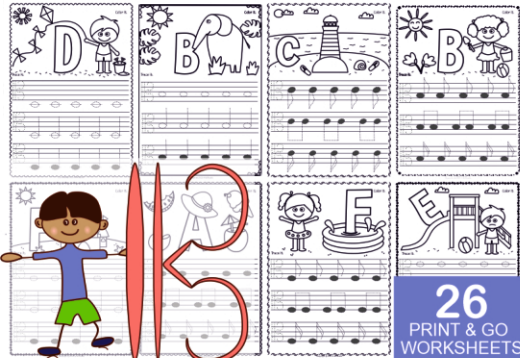

# ALTO CLEF TRACING MUSIC WORKSHEETS FOR SUMMER

## ALTO CLEF SUMMER TRACING SHEETS

ALTO CLEF NOTES ON THE STAFF

- 26 .pdf pages
- TPT EASEL

IDEAL FOR CENTERS &  
INDEPENDENT WORK

Trace it.

Trace it.

Trace it.

Trace it.