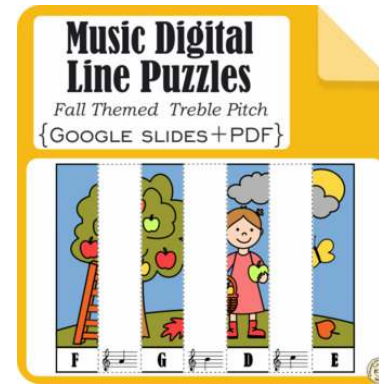

ALTO CLEF TRACING MUSIC WORKSHEETS FOR FALL

~ 26 .pdf pages
~ Easel™ by
TPT Activity

More Fall themed Music Worksheets

Staff worksheets

Tracing sheets

Coloring pages

Digital resources

Color by code

More Music Activities You Might Like

Music Ear Training

I Spy Activities

Instrument Activities

Tracing worksheets

Activity mats