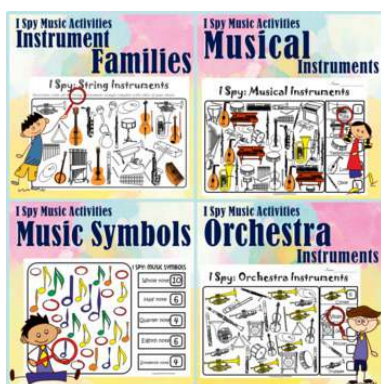

ALTO CLEF TRACING MUSIC WORKSHEETS FOR FALL

~ 26 .pdf pages
~ Easel™ by
TPT Activity

More Fall themed Music Worksheets

Staff worksheets

Tracing sheets

Coloring pages

Digital resources

Color by code

More Music Activities You Might Like

Music Ear Training

I Spy Activities

Instrument Activities

Tracing worksheets

Activity mats