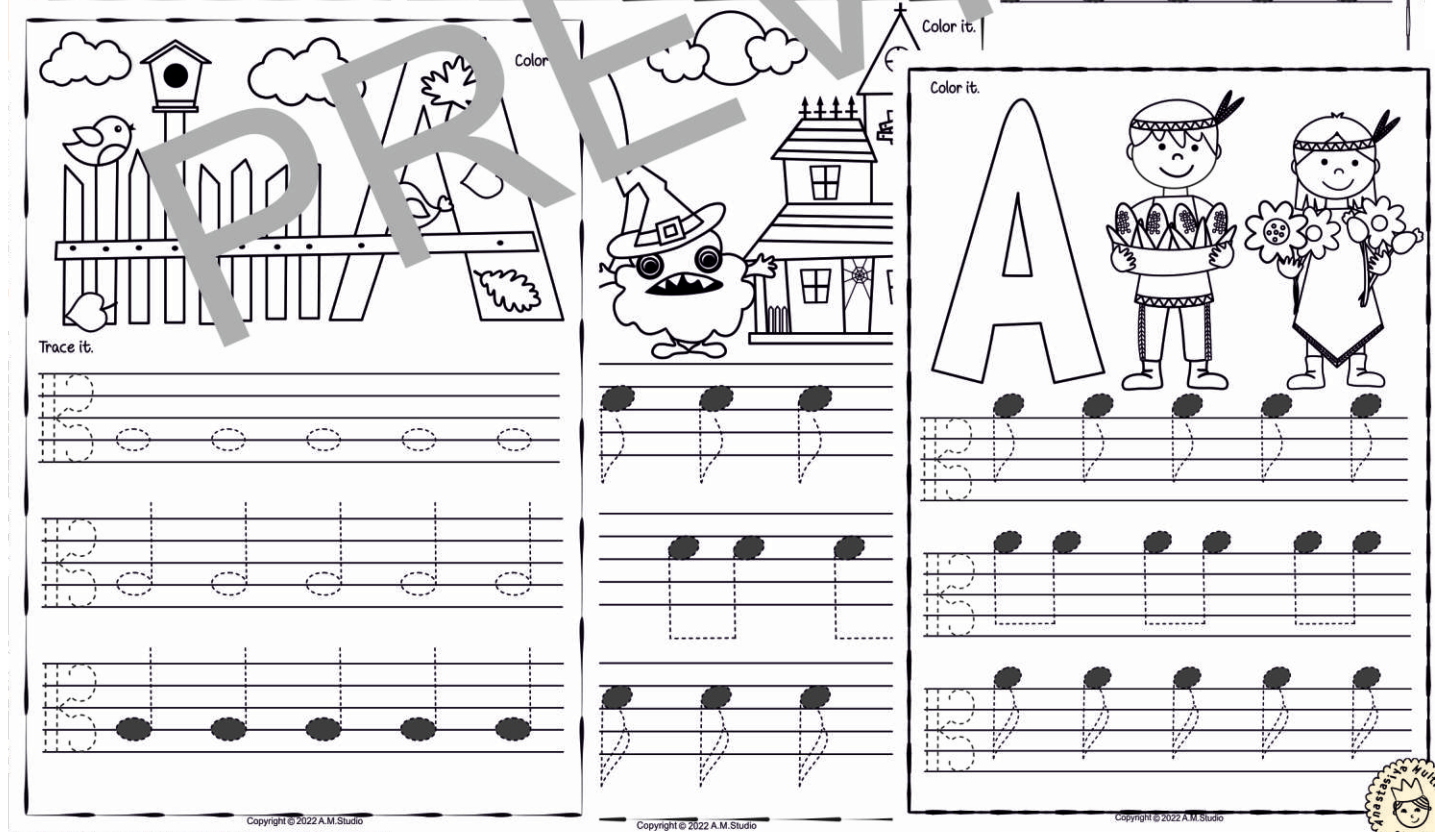

ALTO CLEF TRACING MUSIC WORKSHEETS FOR FALL

~ 26 .pdf pages
~ Easel™ by
TPT Activity

More Fall themed Music Worksheets

Staff worksheets

Tracing sheets

Coloring pages

Digital resources

Color by code