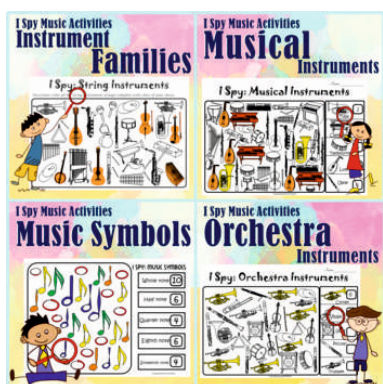

WINTER COLOR BY MUSIC SYMBOLS

Winter
Color
by
Music
Symbols

Set 1 Symbol

Set 2 Term

Set 3 Own key

Answers

Blank pages

- ~ 5 designs
- ~ 3 sets
- ~ answer sheets
- ~ blank pages
- ~ Easel™ by TPT Activity

More Winter themed Music Worksheets

Staff worksheets

Tracing sheets

Coloring pages

Digital resources

Color by code

More Music Activities You Might Like

Music Ear Training

I Spy Activities

Instrument Activities

Tracing worksheets

Activity mats